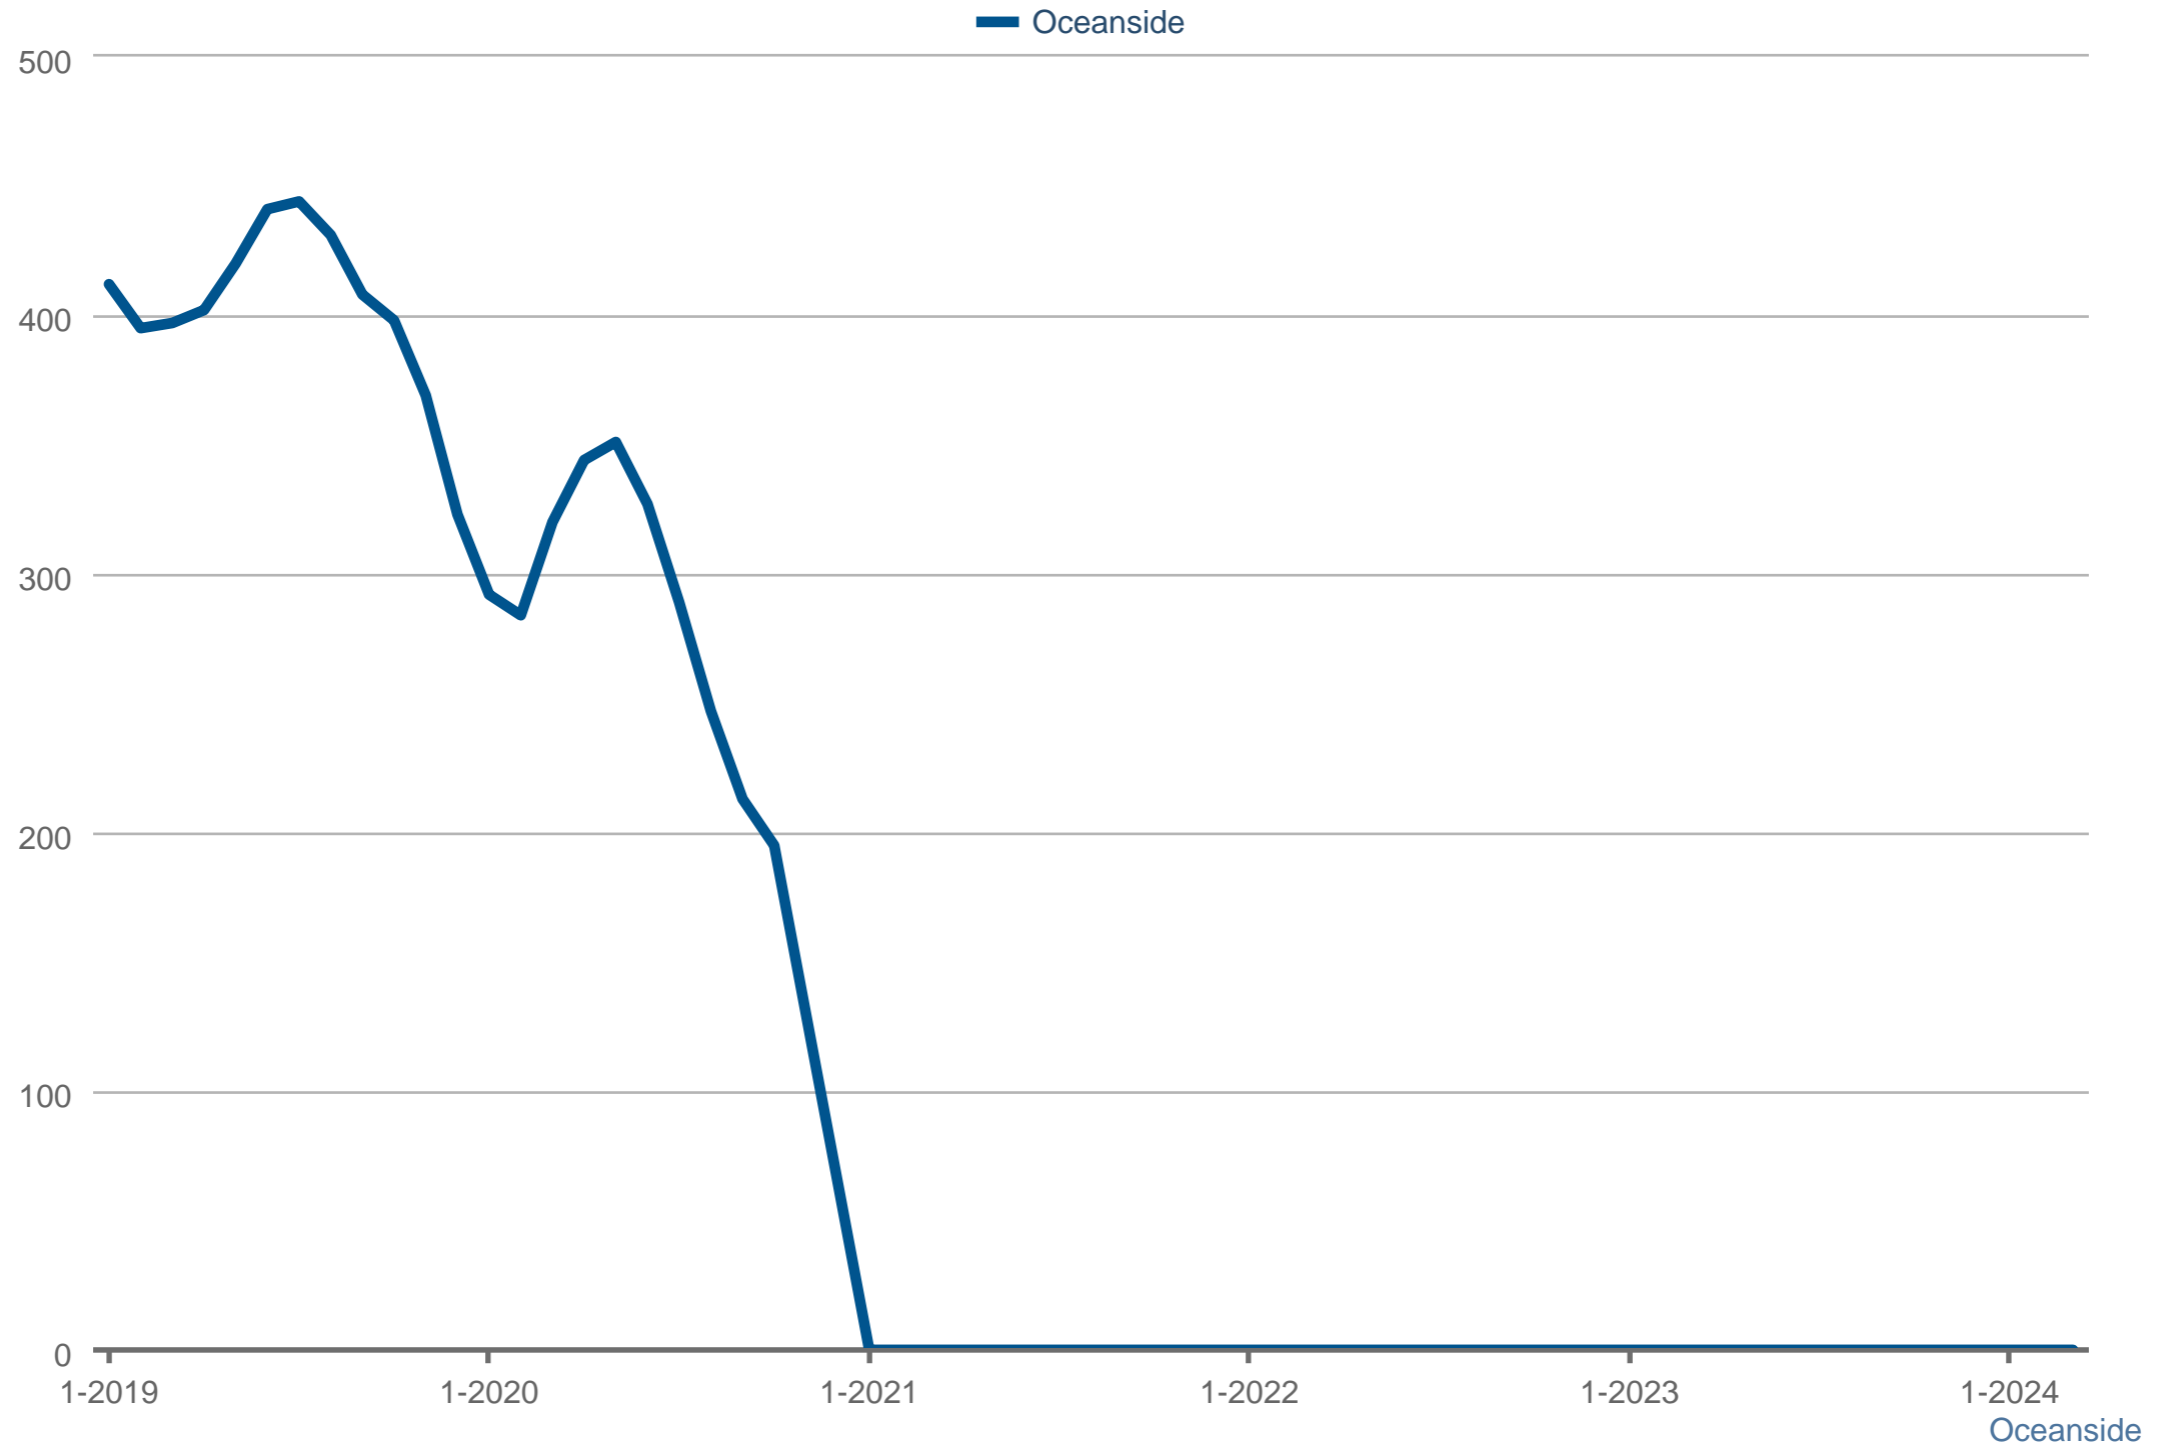

Steve Cardinalli (BRE Lic # CA 01323509)

Windermere Homes & Estates

Cell: 760-814-0248

www.cardinalli.com

Active Listings

Each data point is three months of activity. Data is from April 20, 2024.

All data from SPN®. Data deemed reliable but not guaranteed. InfoSparks © 2024 ShowingTime.