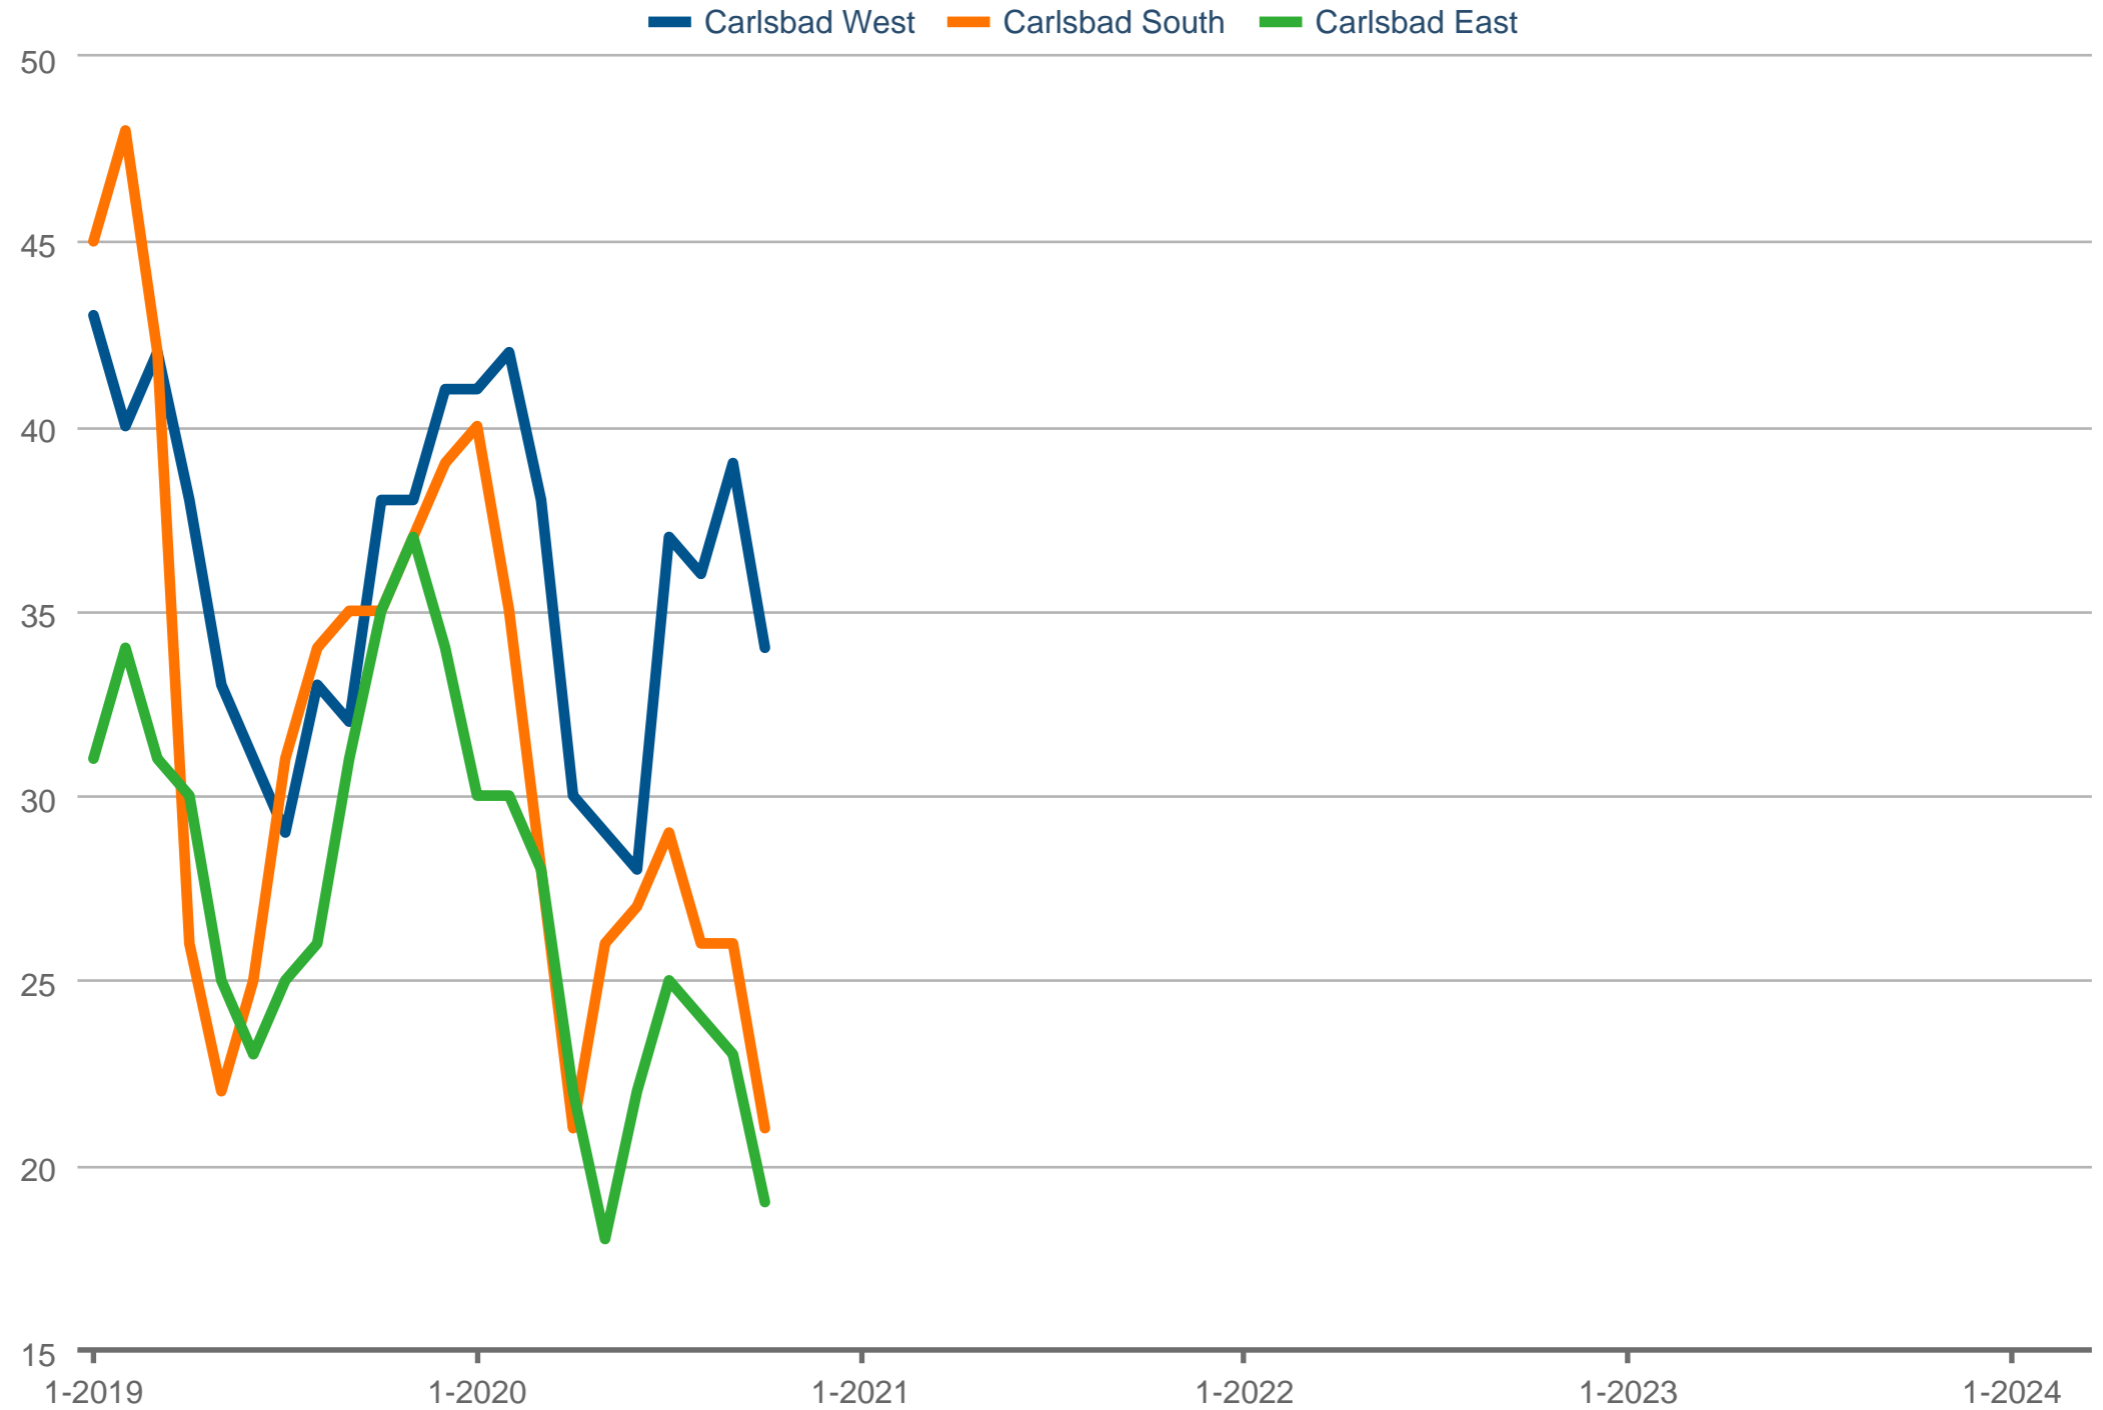

Steve Cardinalli (BRE Lic # CA 01323509)

Windermere Homes & Estates

Cell: 760-814-0248

www.cardinalli.com

Average Active Market Time

Carlsbad West & Carlsbad South & Carlsbad East

Each data point is three months of activity. Data is from April 25, 2024.

All data from SPN®. Data deemed reliable but not guaranteed. InfoSparks © 2024 ShowingTime.