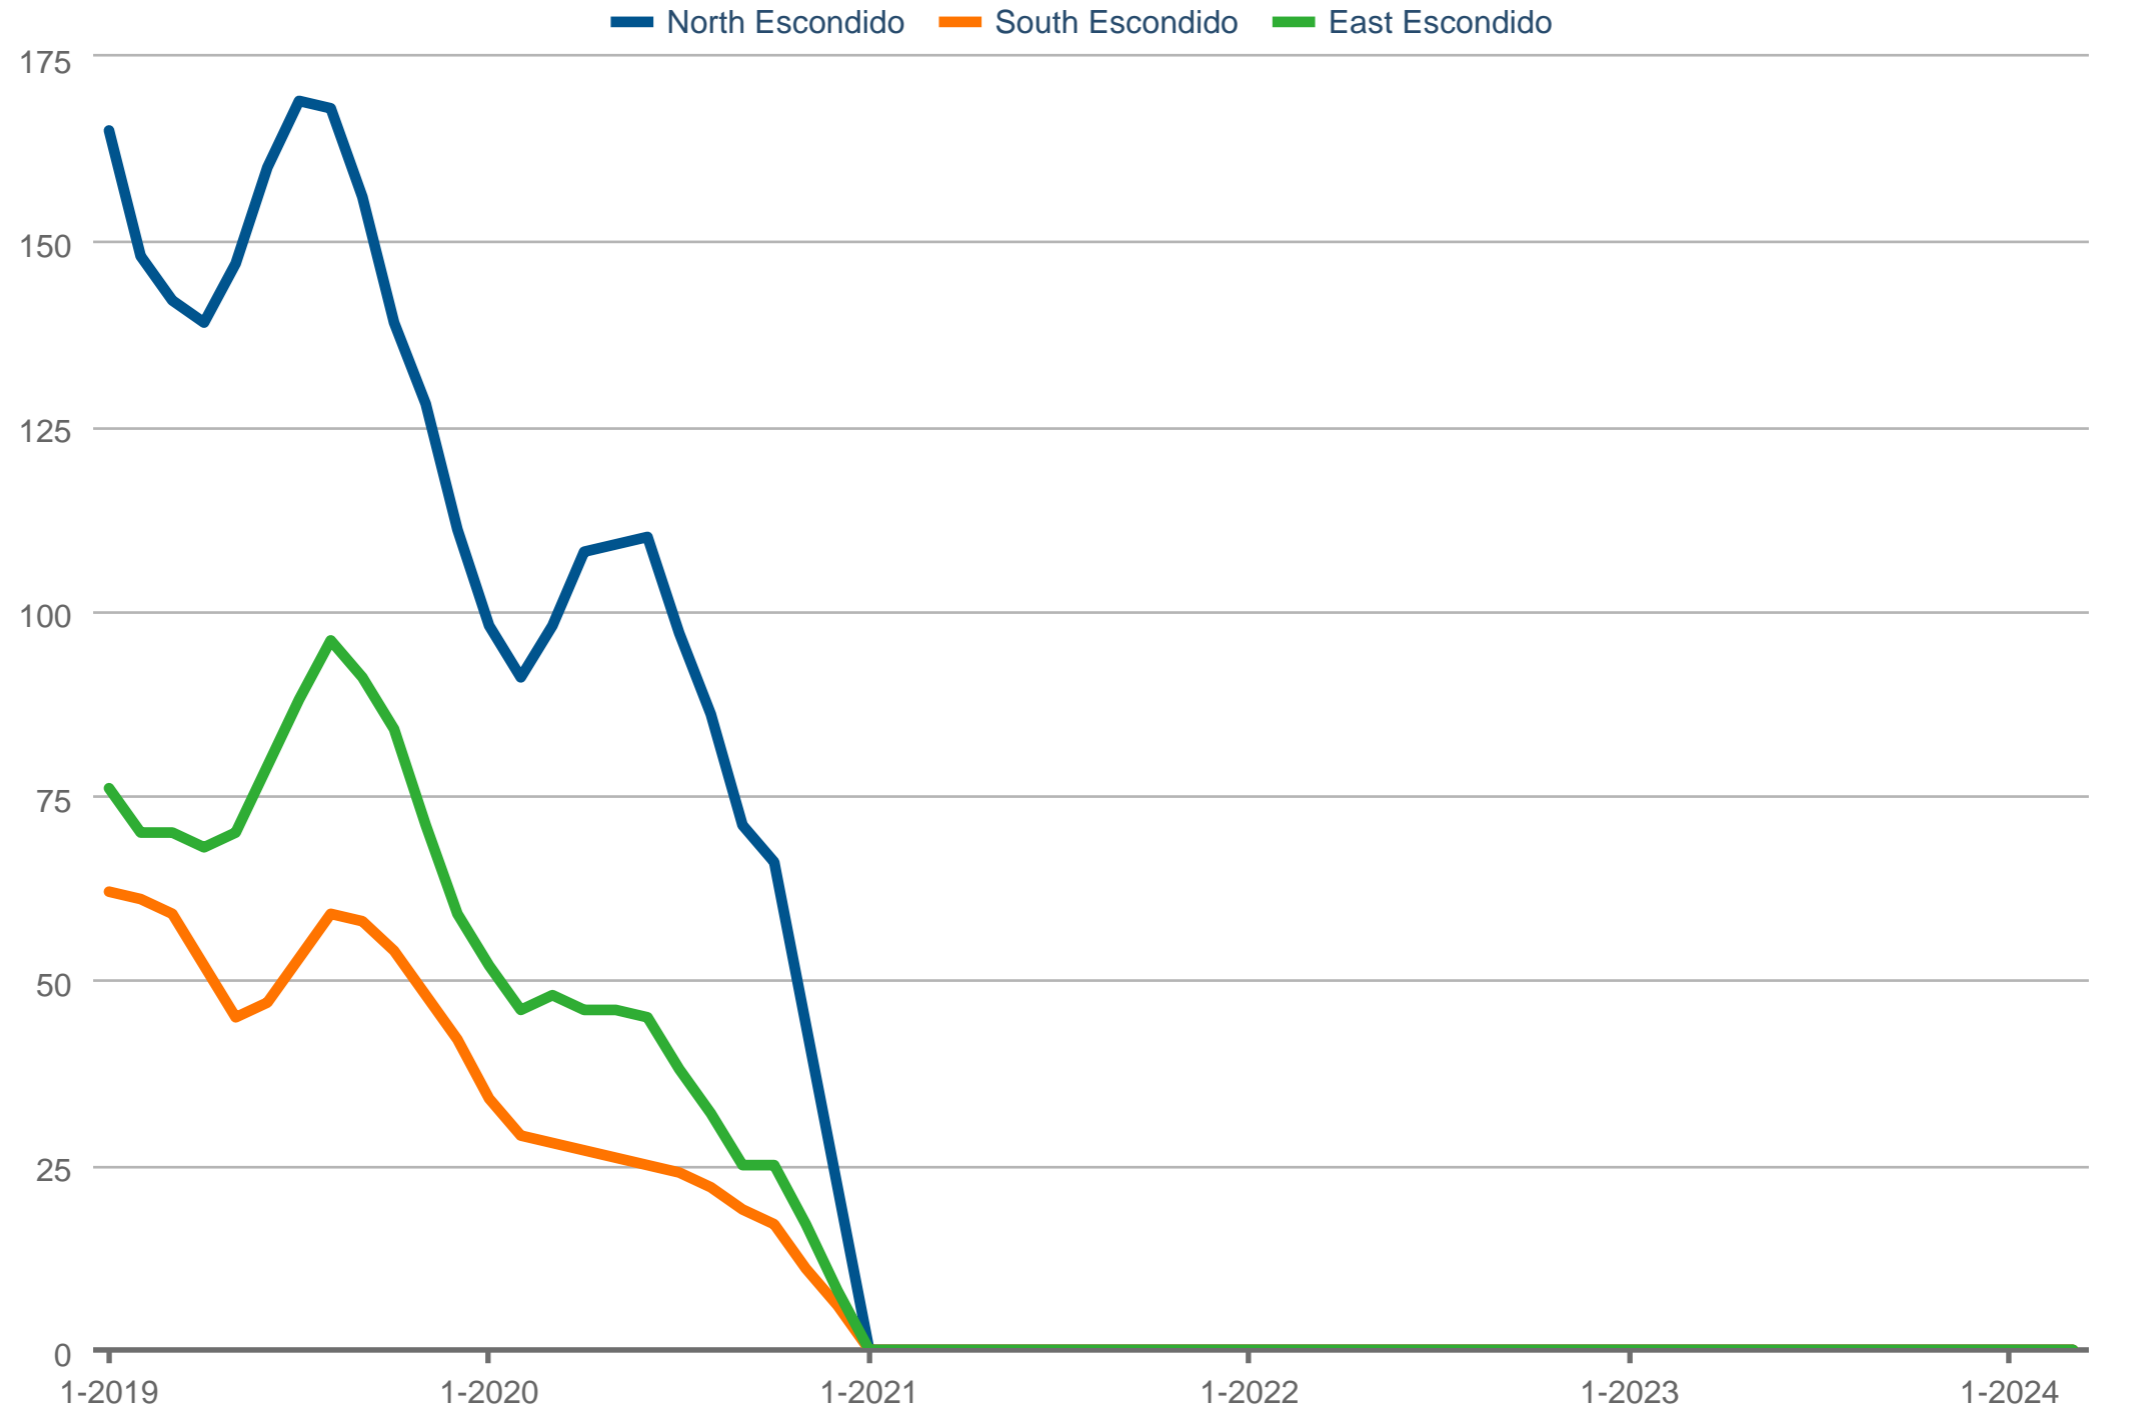

Steve Cardinalli (BRE Lic # CA 01323509)

Windermere Homes & Estates

Cell: 760-814-0248

www.cardinalli.com

Active Listings

North Escondido & South Escondido & East Escondido

Each data point is three months of activity. Data is from April 26, 2024.

All data from SPN®. Data deemed reliable but not guaranteed. InfoSparks © 2024 ShowingTime.