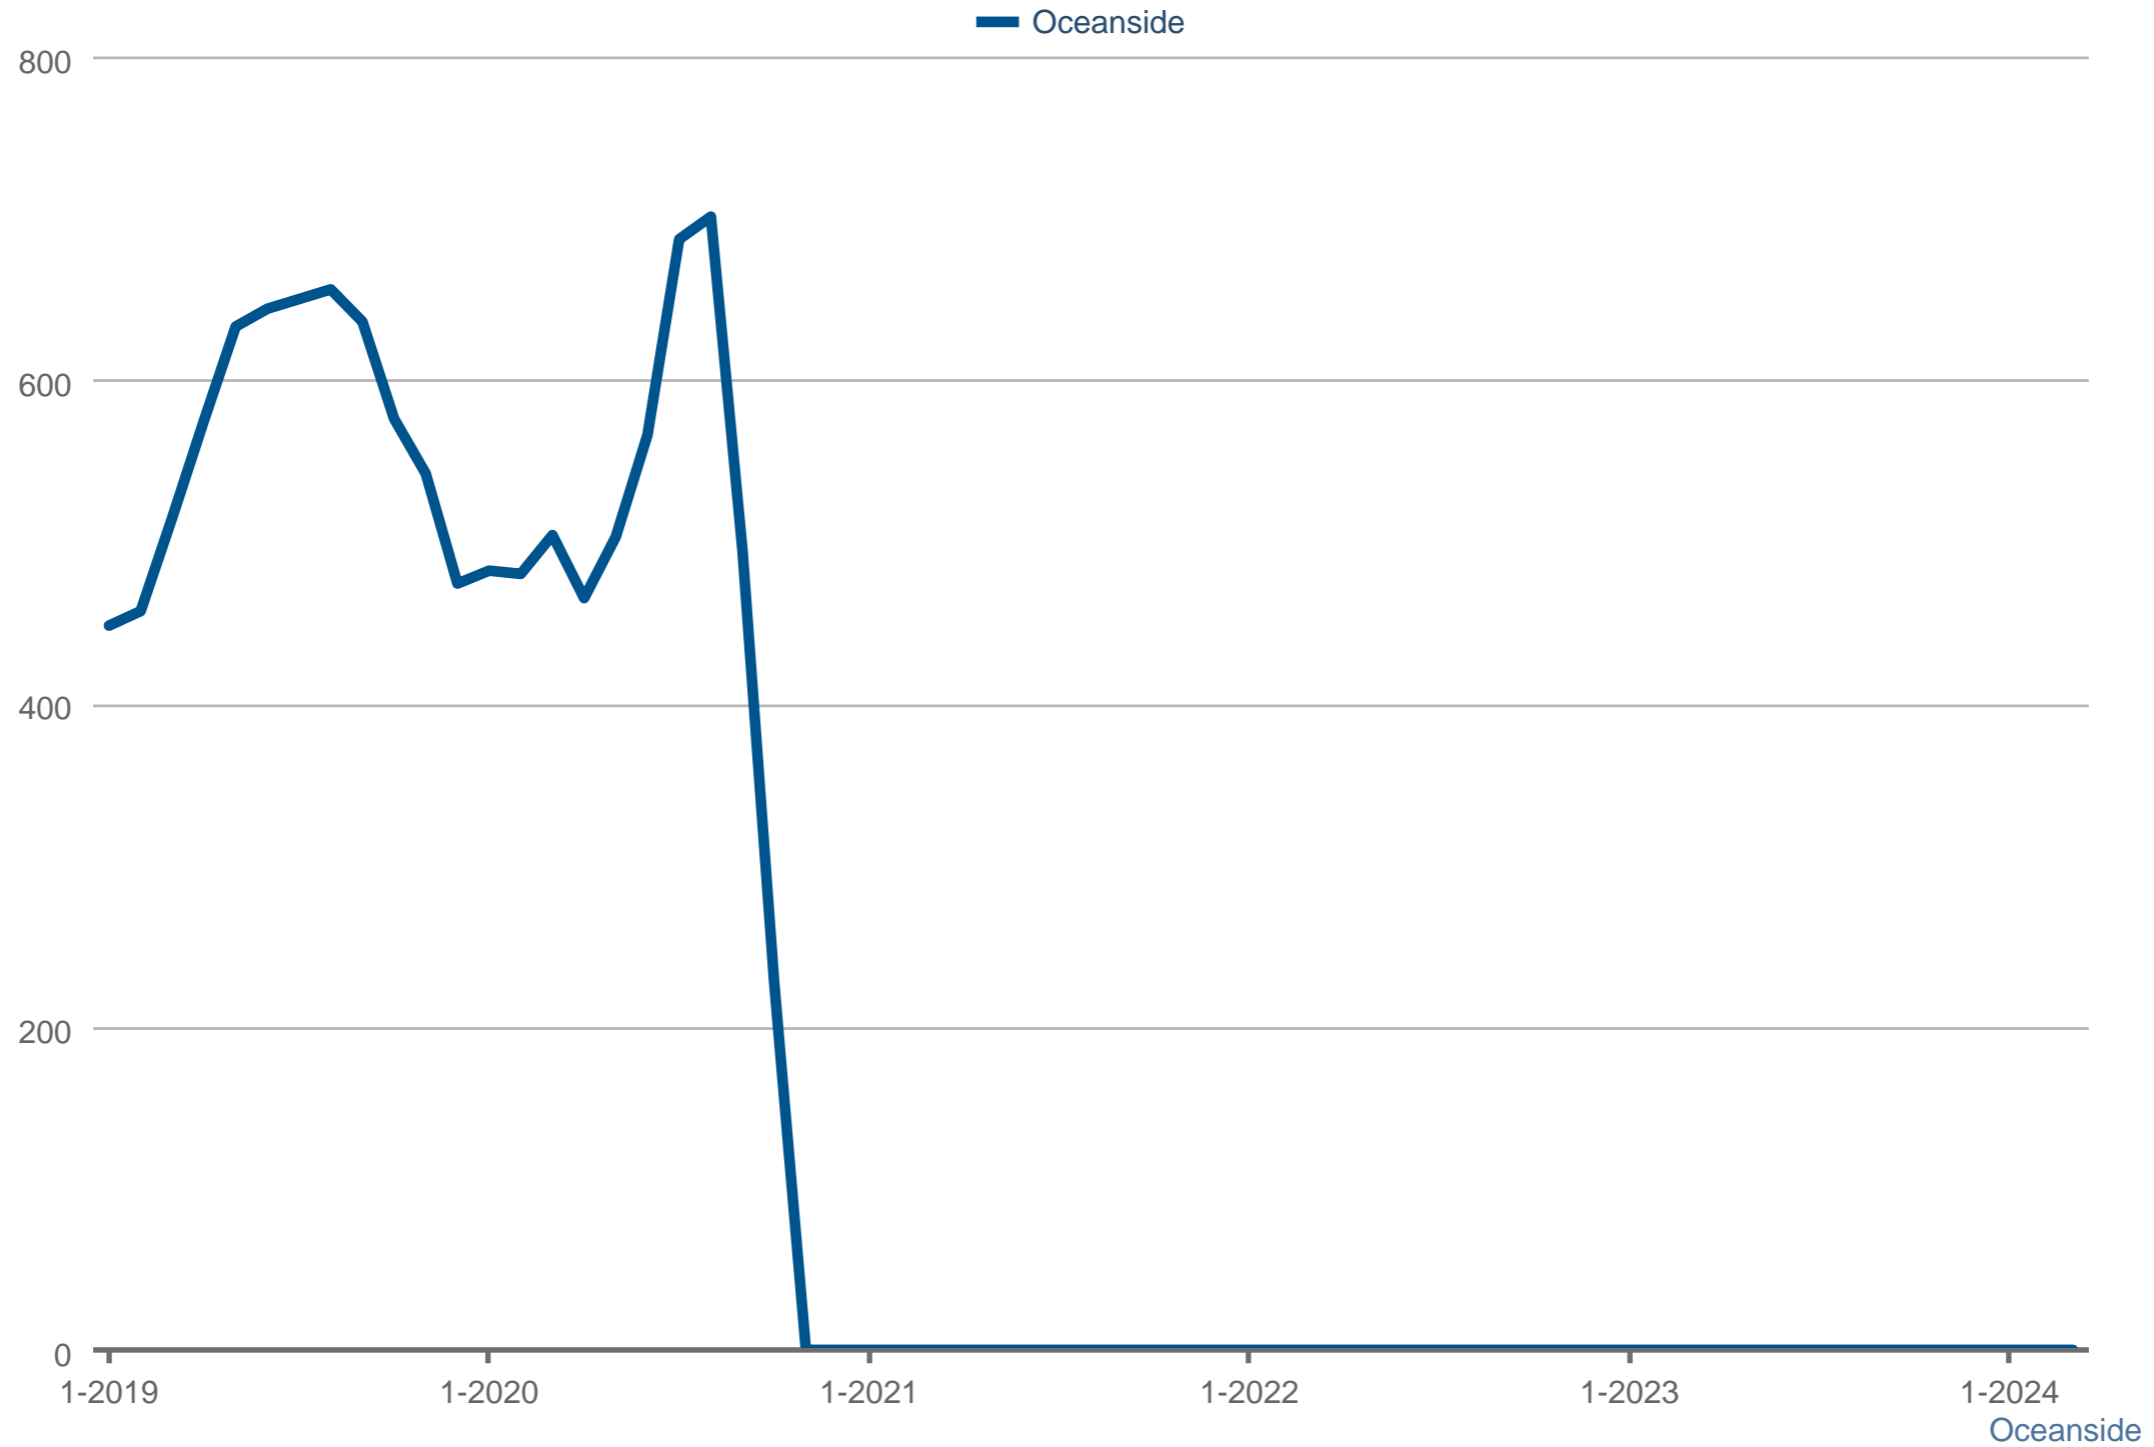

Steve Cardinalli (BRE Lic # CA 01323509)

Windermere Homes & Estates

Cell: 760-814-0248

www.cardinalli.com

Pending Sales

Each data point is three months of activity. Data is from April 23, 2024.

All data from SPN®. Data deemed reliable but not guaranteed. InfoSparks © 2024 ShowingTime.