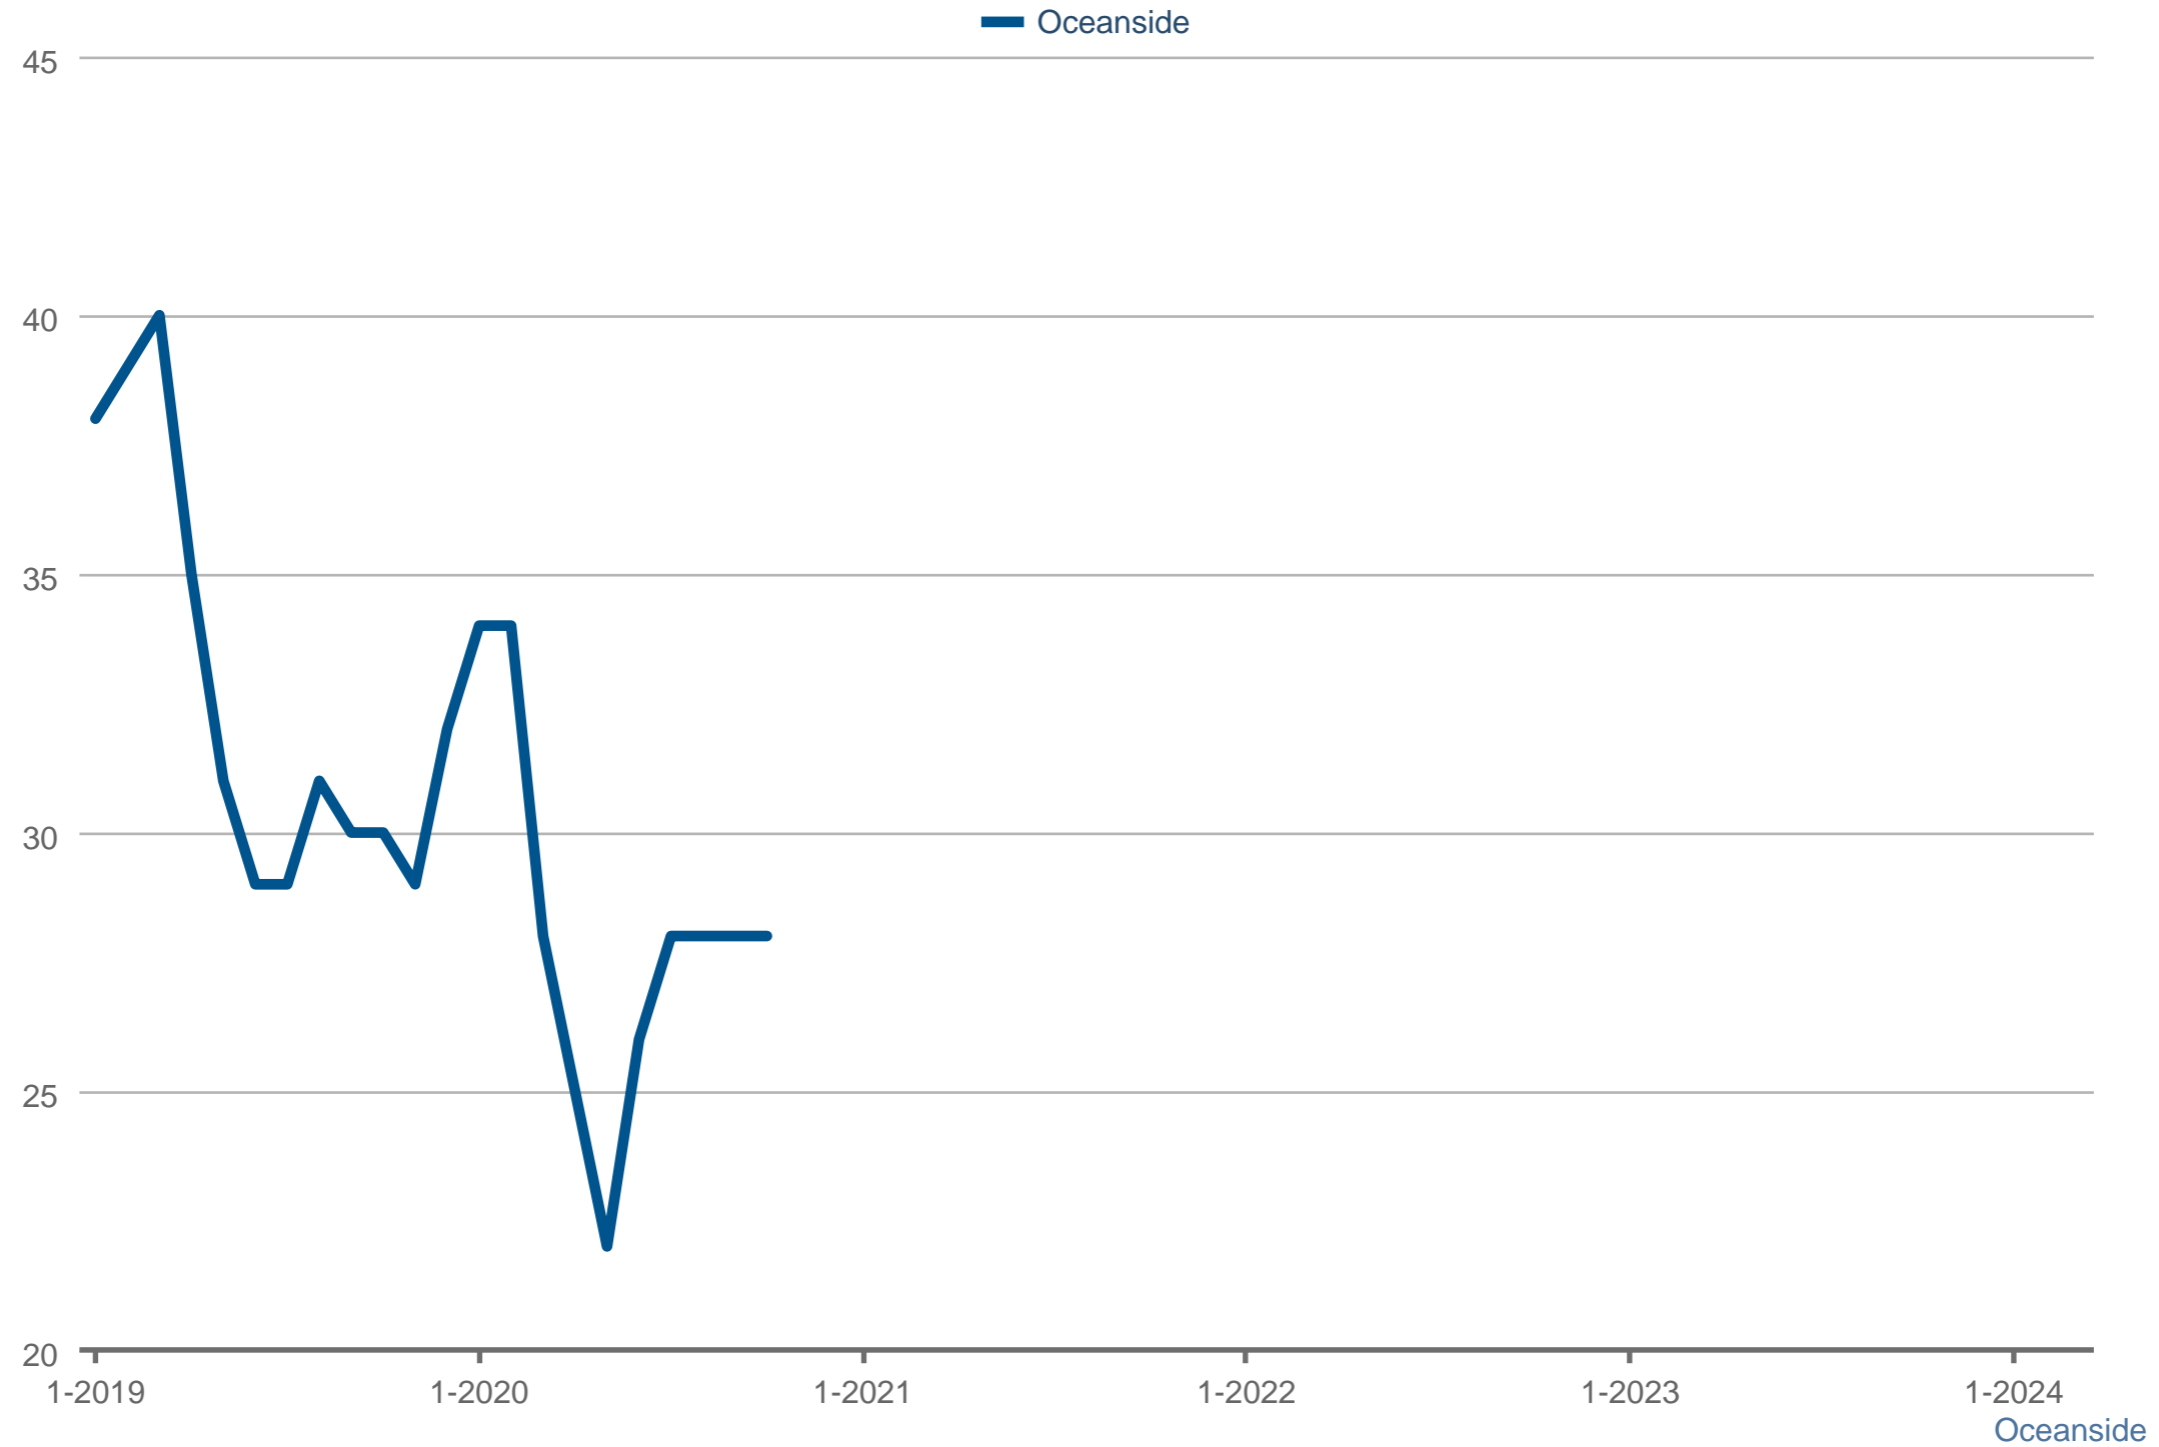

Steve Cardinalli (BRE Lic # CA 01323509)

Windermere Homes & Estates

Cell: 760-814-0248

www.cardinalli.com

Average Active Market Time

Each data point is three months of activity. Data is from April 27, 2024.