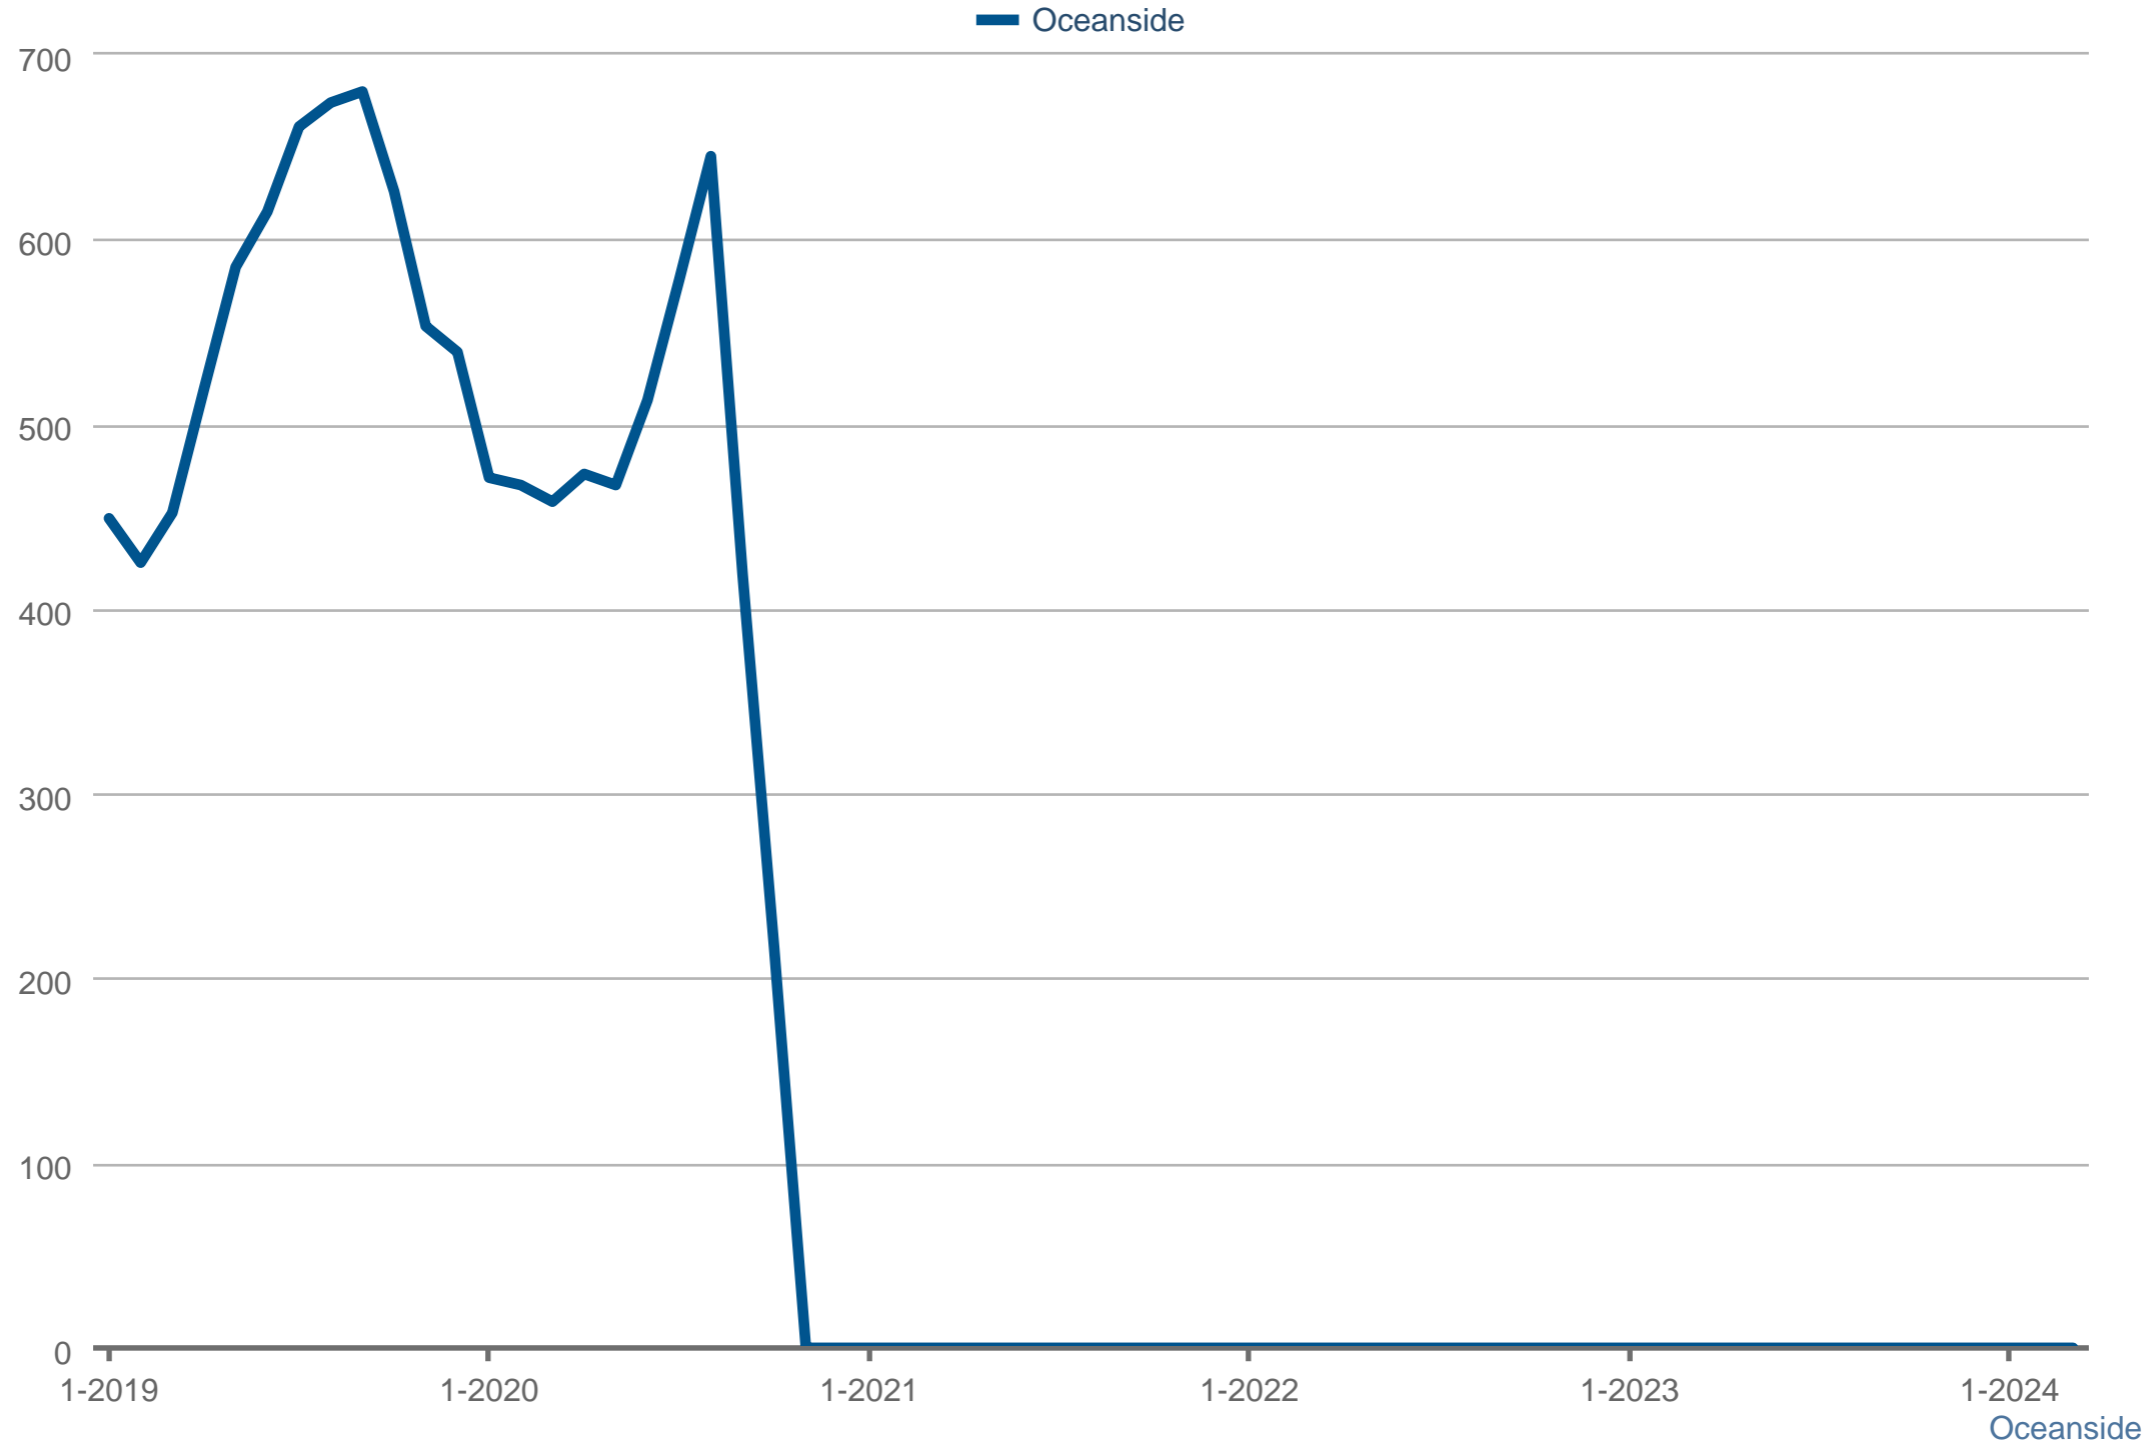

Steve Cardinalli (BRE Lic # CA 01323509)

Windermere Homes & Estates

Cell: 760-814-0248

www.cardinalli.com

Sold Listings

Each data point is three months of activity. Data is from April 18, 2024.

All data from SPN®. Data deemed reliable but not guaranteed. InfoSparks © 2024 ShowingTime.